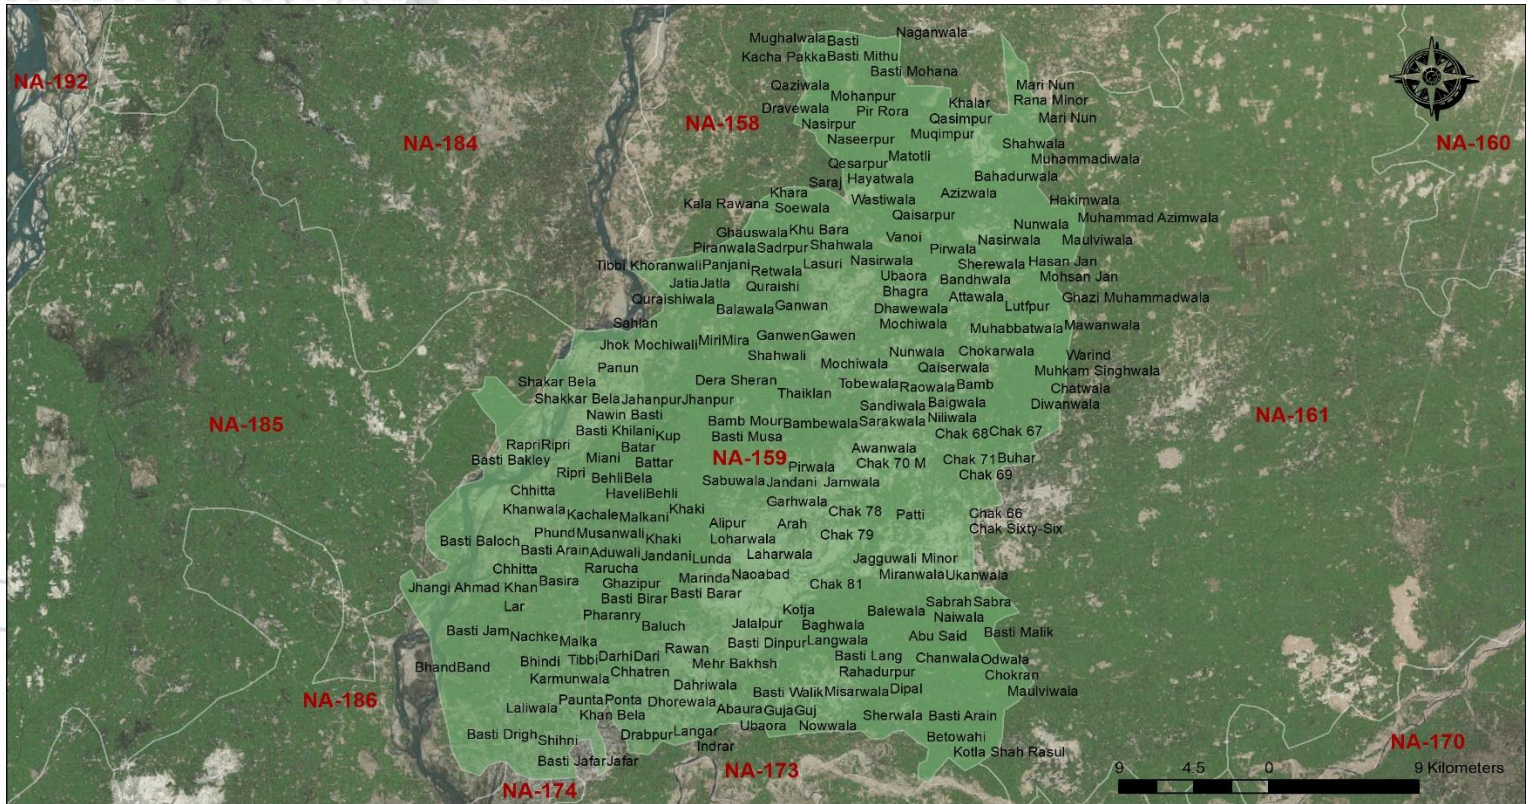

CONSTITUENCY PROFILE

NA-159 MULTAN-VI

PUNJAB

CONSTITUENCY POPULATION

771,838

VOTER STATISTICS

Male

224,373

Female

188,884

Total

413,257

54%

of the total population are registered as voters

POLLING STATIONS

38

AVERAGE VOTER AT POLLING STATION

1,378

AVERAGE VOTER AT POLLING BOOTH

459

LIST OF CONTESTING CANDIDATES

#	Name	Name of Political Party
1	Dewan Syed Muhammad Haider Ali Bukhari	Independent
2	Dewan Ashiq Gussain Bukhari	Independent
3	Rana Shahzeb Ahmad Noon	Independent
4	Rana Muhammad Qasim Noom	Pakistan Tehreek-e-Insaf
5	Siddique Ahmad	Independent
6	Muhammad Asghar	Independent
7	Muhammad Iqbal	Tehreek Tabdili Nizam Pakistan
8	Muhammad Akram	Independent
9	Muhammad Zulqarnain Bukhari	Pakistan Muslim League (Nawaz)
10	Muhammad Shehryar Noon	Independent
11	Muhammad Sahzad Hussain	Independent
12	Muhammad Abbas	Tehreek-e-Labaik Pakistan
13	Mehdi Abbas Khan	Independent
14	Naghma Mushtaq	Independent